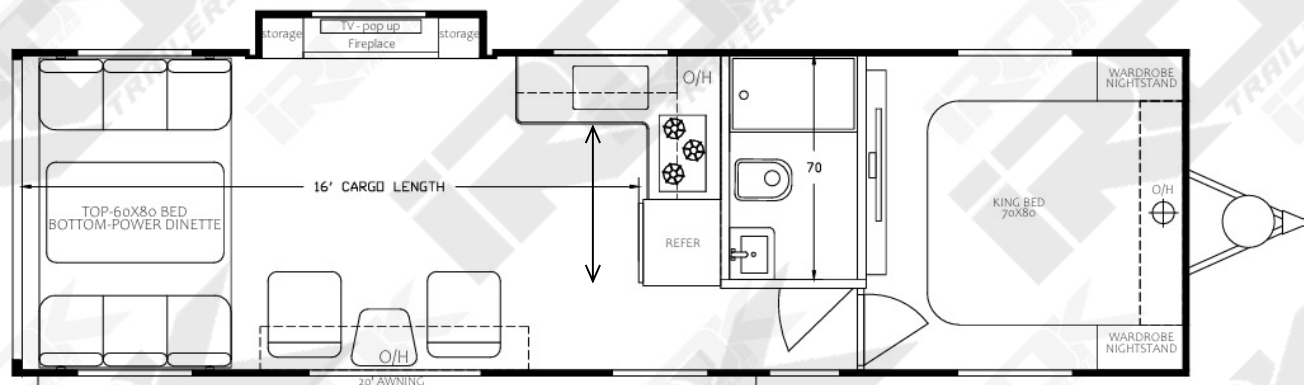

2026 IROK FS Luxe Line

IROK FS LUXE TOY HAULER SERIES	IROK FS 2614	IROK FS 2814	IROK FS 3016	IROK FS 3218
EXTERIOR LENGTH (INCLUDES HITCH)	31'-6"	33'-6"	35'-6"	37'-6"
EXTERIOR HEIGHT (INCLUDES A/C)	12'-2"	12'-2"	12'-4"	12'-4"
EXTERIOR WIDTH	8'-6"	8'-6"	8'-6"	8'-6"
REAR OPENING WIDTH	98"	98"	98"	98"
REAR OPENING HEIGHT	94"	94"	94"	94"
ESTIMATED CARGO LENGTH ROADSIDE	7'-4"	11'-3"	13'	15'
ESTIMATED CARGO LENGTH DOORSIDE	14'-6"	14'-6"	16'	18'
GVWR	12000 LBS	12000 LBS	16400 LBS	16400 LBS
ESTIMATED BASE MODEL WEIGHT	7880 LBS	8490 LBS	9560 LBS	TBD
ESTIMATED HITCH WEIGHT	1220 LBS	1160 LBS	1310 LBS	TBD
ESTIMATED CARRY CARGO CAPACITY	4120 LBS	3510 LBS	6840 LBS	TBD
AXLE SIZE	2 x 6000 LBS	2 x 6000 LBS	3 x 6000 LBS	3 x 6000 LBS
TIRE SIZE (TIRES ON RACELINE ALUMINUM WHEELS)	ST225/75/R15	ST225/75/R15	ST225/75/R15	ST225/75/R15
FRESH WATER CAPACITY (TANK W/ PUMP)	100 GAL	100 GAL	100 GAL	100 GAL
GREY WATER CAPACITY	40 GAL	40 GAL	40 GAL	40 GAL
WASTEWATER CAPACITY	40 GAL	40 GAL	40 GAL	40 GAL
GASOLINE CAPACITY	40 GAL	40 GAL	40 GAL	40 GAL
WATER HEATER LP GAS/ELECTRIC	6 GAL	6 GAL	6 GAL	6 GAL
LP CAPACITY	30 LB	30 LB	30 LB	30 LB
REFRIGERATOR	10.7 CU FT 12V	10.7 CU FT 12V	10.7 CU FT 12V	10.7 CU FT 12V
COOKTOP/STOVE	3 BURNER GAS	3 BURNER GAS	3 BURNER GAS	3 BURNER GAS
FURNACE	25000 BTU	25000 BTU	25000 BTU	25000 BTU
AWNING	20 FT	20 FT	20 FT	20 FT

For the most up-to-date information, please consult with your dealer or manufacturer.

IROK FS 2614 LUXE FLOORPLAN

IROK FS 2814 LUXE FLOORPLAN

IROK FS 3016 LUXE FLOORPLAN

IROK FS 3218 LUXE FLOORPLAN