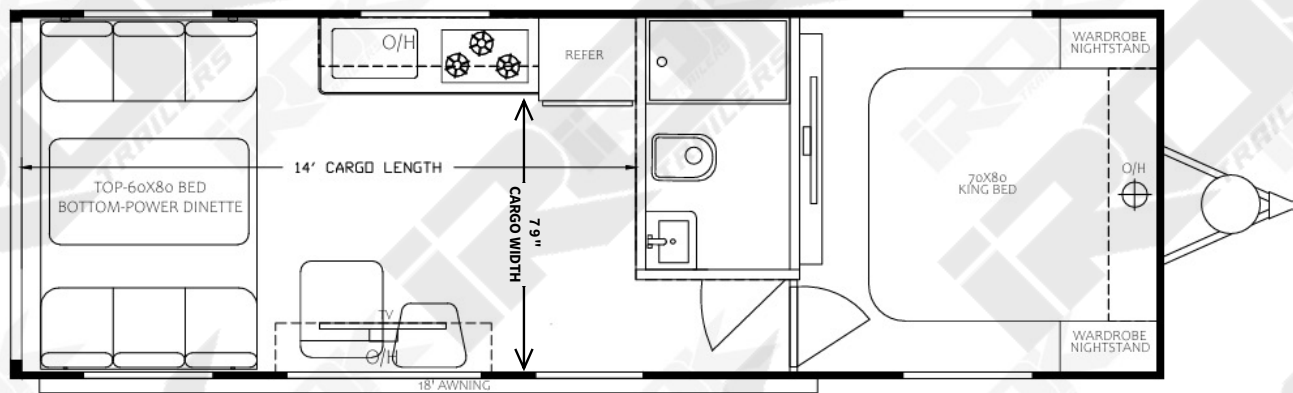

IROK FS 2614 LUXE FLOORPLAN