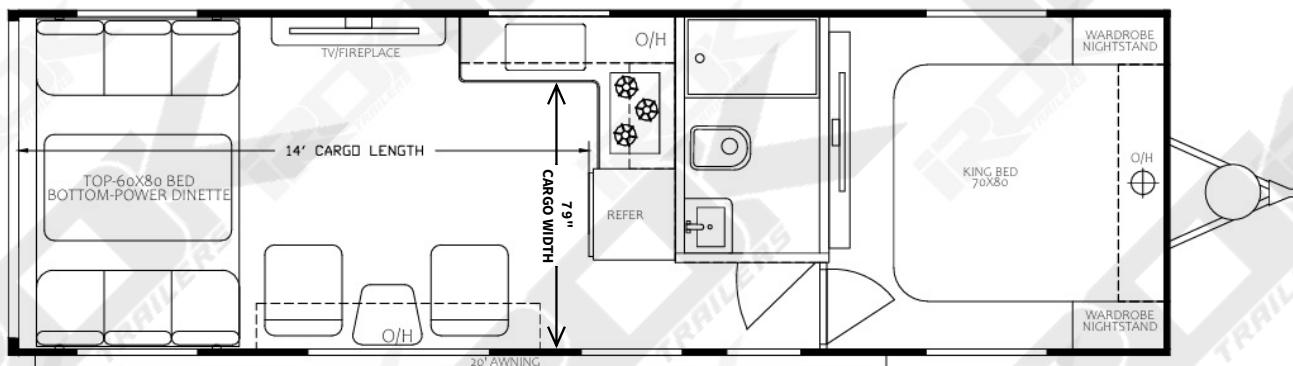

IROK FS 2814 LUXE FLOORPLAN